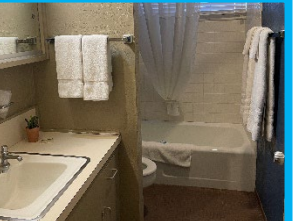

**WELCOME TO THE ASTRONOMERS LODGE!**  
Enjoy beautiful views and warm hospitality,  
along with quiet and clean surroundings.

**STANDARD LODGE ROOM: 1 King or 2 Twin**

**COTTAGE: 1 Queen and Kitchenette**

**SUITE: 2 Bedroom/1 Bath on 2 levels, kitchenette**

Please note: There are no phones, televisions, hair dryers or irons in the rooms. There is complimentary Wi-Fi available in each room. Cell phone signal is limited in most areas. There is one iron available to be borrowed from the front office.