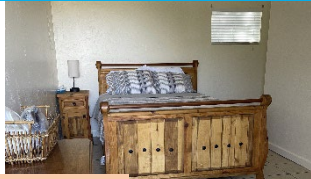

**WELCOME TO THE ASTRONOMERS LODGE!**  
Enjoy beautiful views and warm hospitality,  
along with quiet and clean surroundings.

**STANDARD LODGE ROOM: 1 King or 2 Twin**

**COTTAGE: 1 Queen and Kitchenette**

**SUITE: 2 Bedroom/1 Bath on 2 levels, kitchenette**

Please note: There are no phones, televisions, hair dryers or irons in the rooms. There is complimentary Wi-Fi available in each room. Cell phone signal is limited in most areas. There is one iron available to be borrowed from the front office.