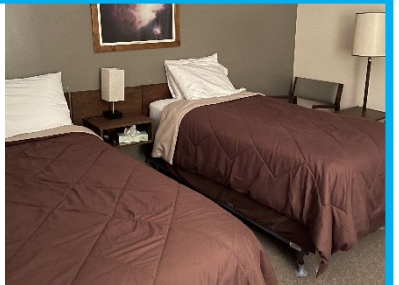

**WELCOME TO THE ASTRONOMERS LODGE!**  
Enjoy beautiful views and warm hospitality,  
along with quiet and clean surroundings.

**STANDARD LODGE ROOM: 1 King or 2 Twin**

**COTTAGE: 1 Queen and Kitchenette**

**SUITE: 2 Bedroom/1 Bath on 2 levels, kitchenette**

Please note: There are no phones, televisions, hair dryers or irons in the rooms. There is complimentary Wi-Fi available in each room. Cell phone signal is limited in most areas. There is one iron available to be borrowed from the front office.