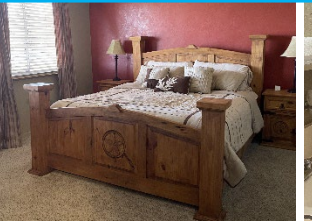

**WELCOME TO THE ASTRONOMERS LODGE!**  
Enjoy beautiful views and warm hospitality,  
along with quiet and clean surroundings.

**STANDARD LODGE ROOM: 1 King or 2 Twin**

**COTTAGE: 1 Queen and Kitchenette**

**SUITE: 2 Bedroom/1 Bath on 2 levels, kitchenette**

Please note: There are no phones, televisions, hair dryers or irons in the rooms. There is complimentary Wi-Fi available in each room. Cell phone signal is limited in most areas. There is one iron available to be borrowed from the front office.